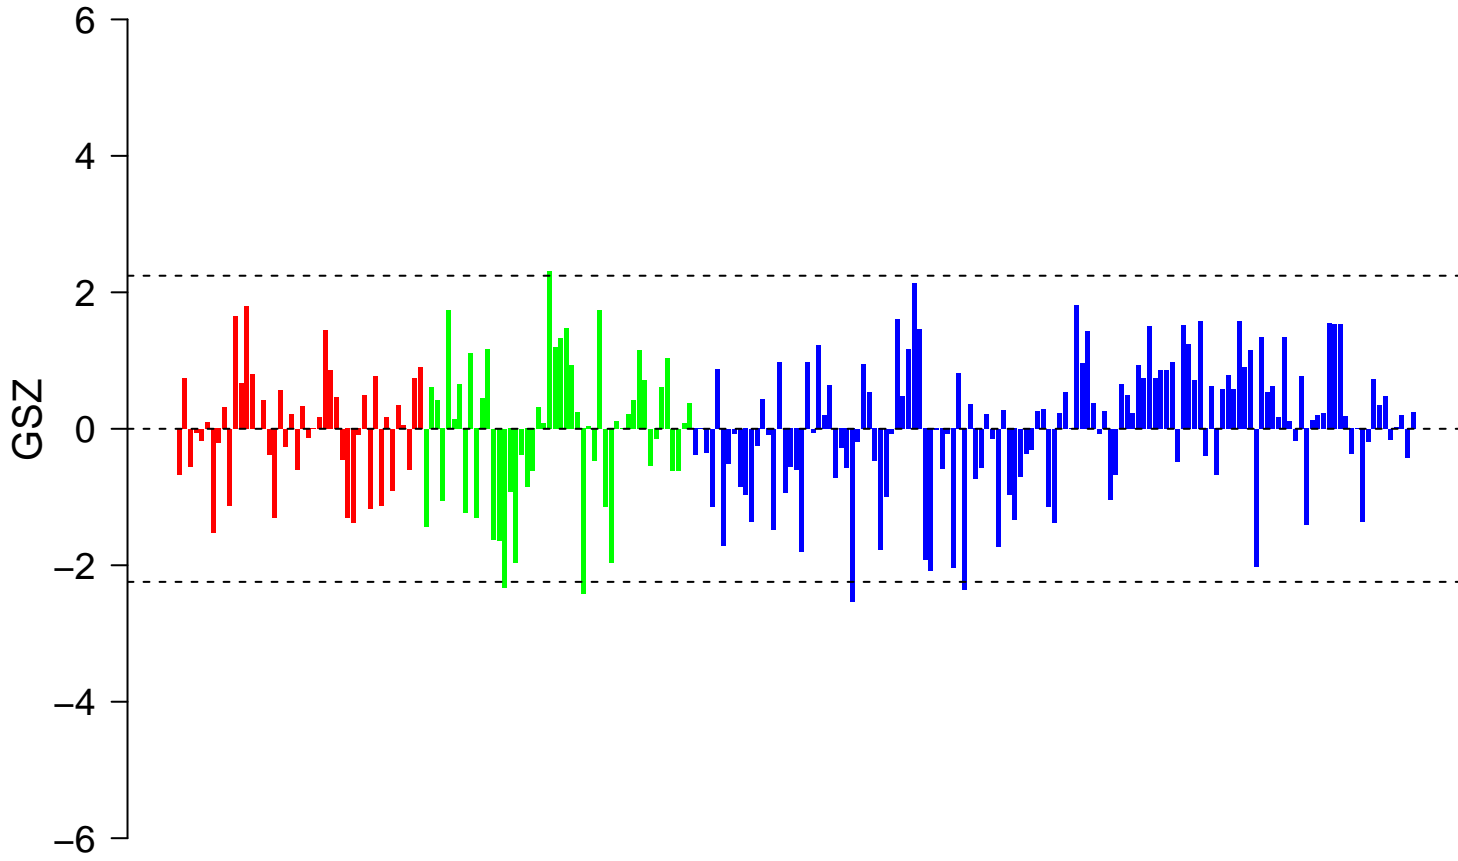

PID_ARF6_DOWNSTREAM_PATHWAY

PID_ARF6_DOWNSTREAM_PATHWAY

■ on
■ -
□ off

PID_ARF6_DOWNSTREAM_PATHWAY