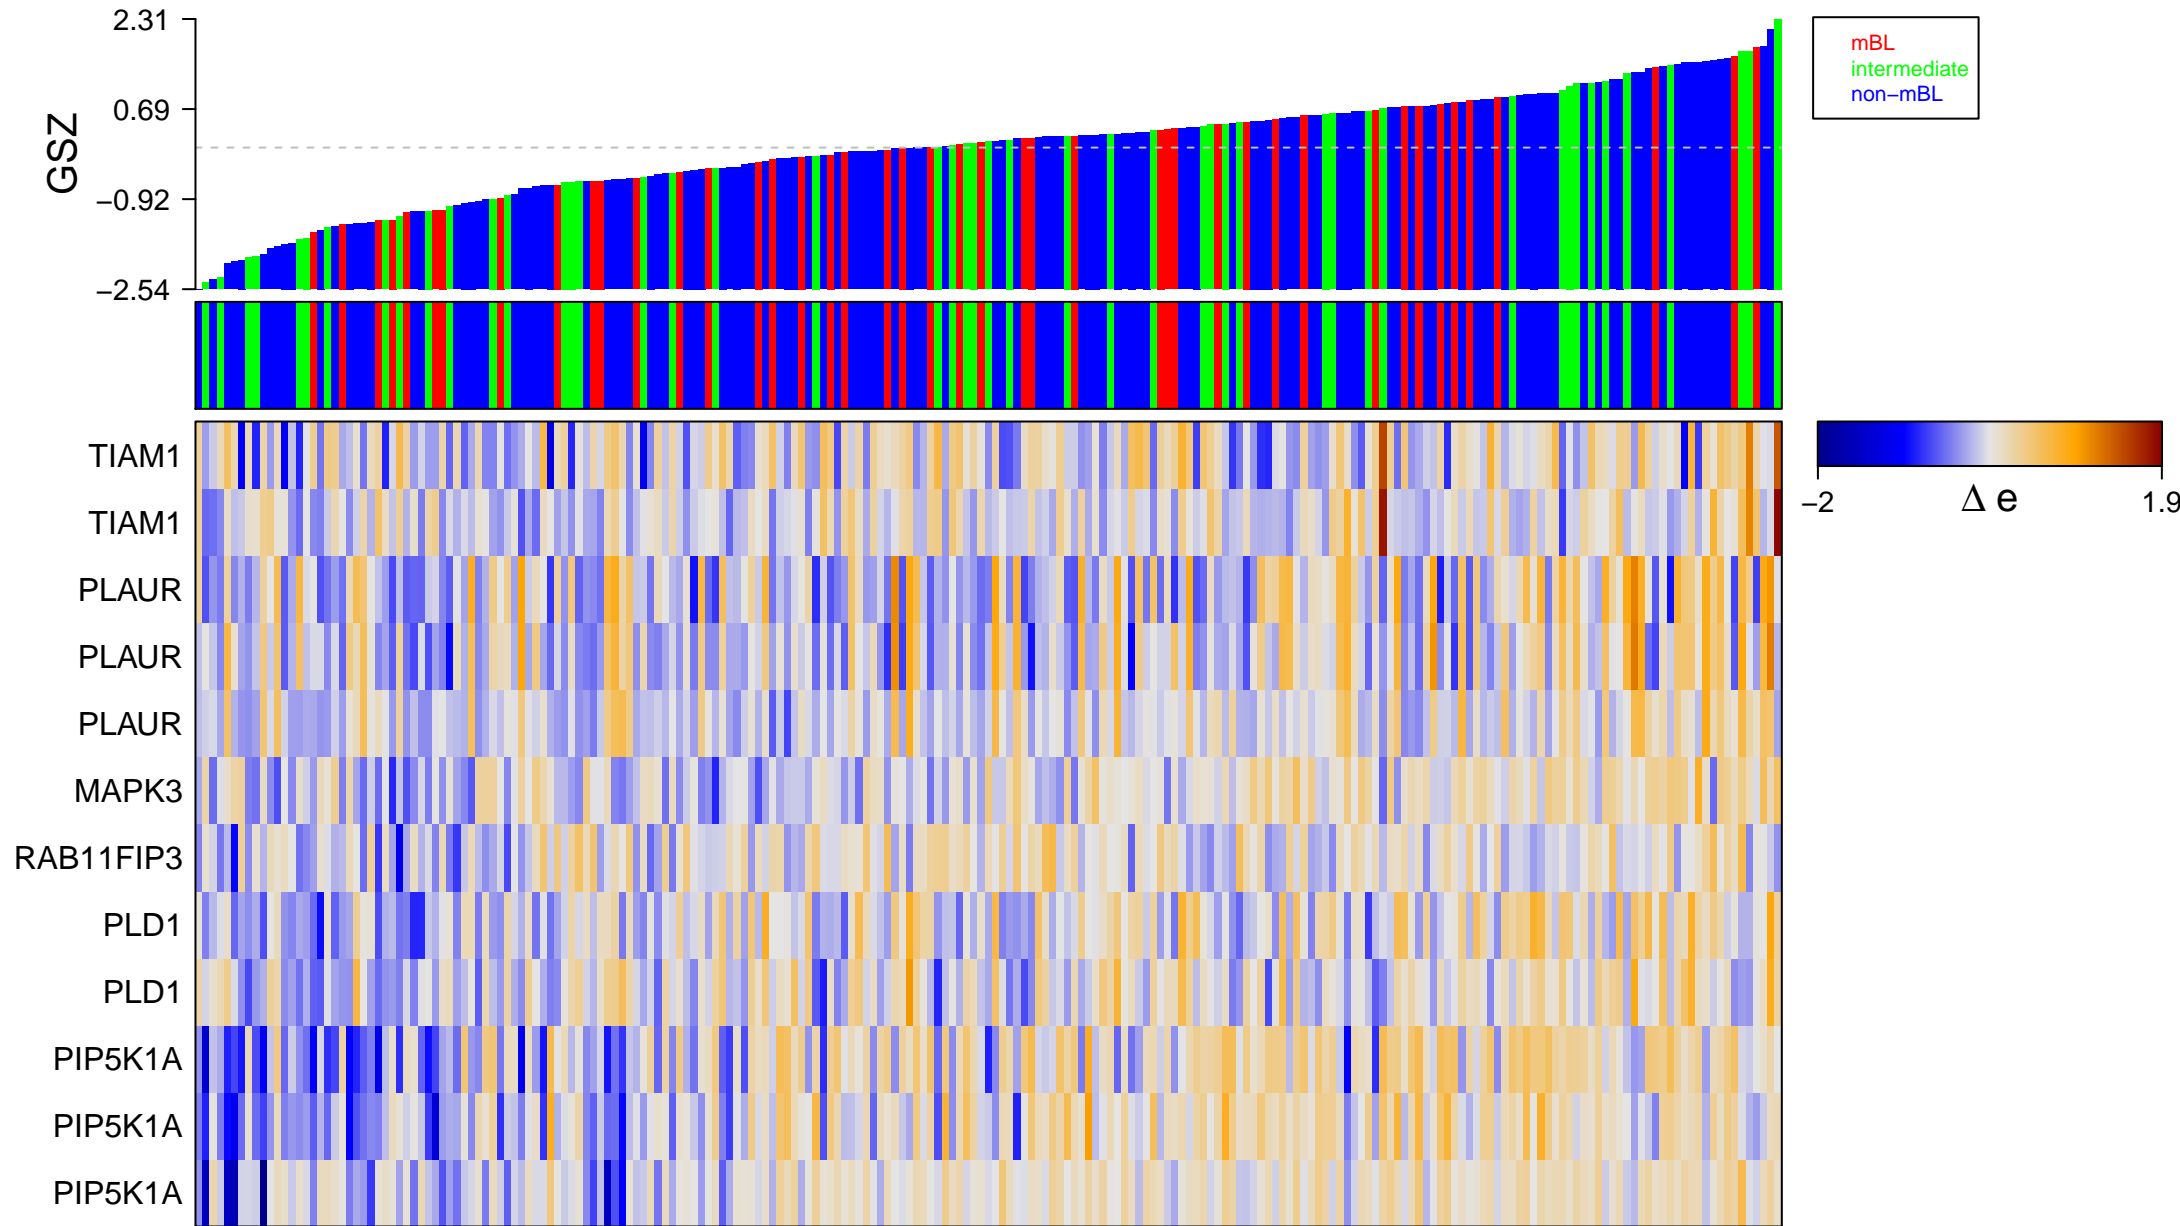

PID_ARF6_DOWNSTREAM_PATHWAY

PID_ARF6_DOWNSTREAM_PATHWAY

■ on
■ -
□ off

PID_ARF6_DOWNSTREAM_PATHWAY